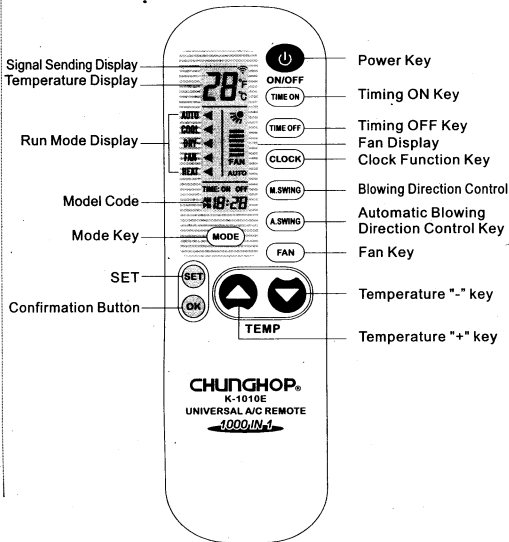

K-1010E User's instruction for all-purpose air conditioner remote controller

Product Introduction

K-1010E All-purpose Air Conditioner Remote Controller has been designed to remotely control various brands and models of the air conditioners. This product is characteristic of point-to-point fast brand searching and automatic digital code searching with low power consumption, complete functions, long transmission distance, easy setting, simple operation and fresh visual appearance and comfortable hand feel which can facilitate you with unlimited convenience. The product has a large LCD screen which provides easy setting and operation. It has built-in clock, on/off timer which have facilitated more convenience for you.

Panel Description: